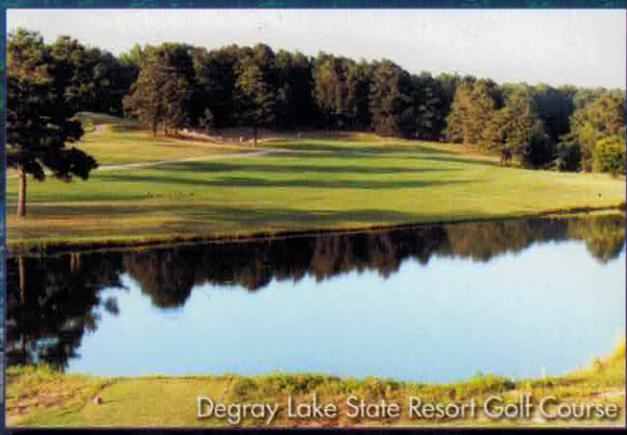

2002 DIRECTORY

YOUR COMPLETE GUIDE TO THE GOLF COURSES OF ARKANSAS, OKLAHOMA AND SOUTHERN KANSAS

SOUTH • CENTRAL **GOLF**

Volume 9, No. 1

States Of Grace...

Area resorts boast spectacular settings

Roman Nose Resort Golf Course

Chickasaw Pointe Golf Course

Degray Lake State Resort Golf Course

**SOUTH CENTRAL
SECTION**

**Includes complete listing of
PGA Golf Passport Courses**

Grand Cherokee Golf Course