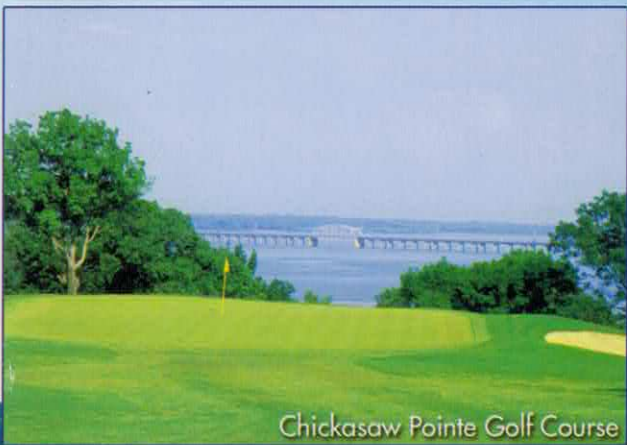

2002 DIRECTORY

YOUR COMPLETE GUIDE TO THE GOLF COURSES OF ARKANSAS, OKLAHOMA AND SOUTHERN KANSAS

SOUTH • CENTRAL **GOLF**

Volume 9, No. 1

States Of Grace...

Area resorts boast spectacular settings

Roman Nose Resort Golf Course

Chickasaw Pointe Golf Course

Degray Lake State Resort Golf Course

**SOUTH CENTRAL
SECTION**

**Includes complete listing of
PGA Golf Passport Courses**

Grand Cherokee Golf Course